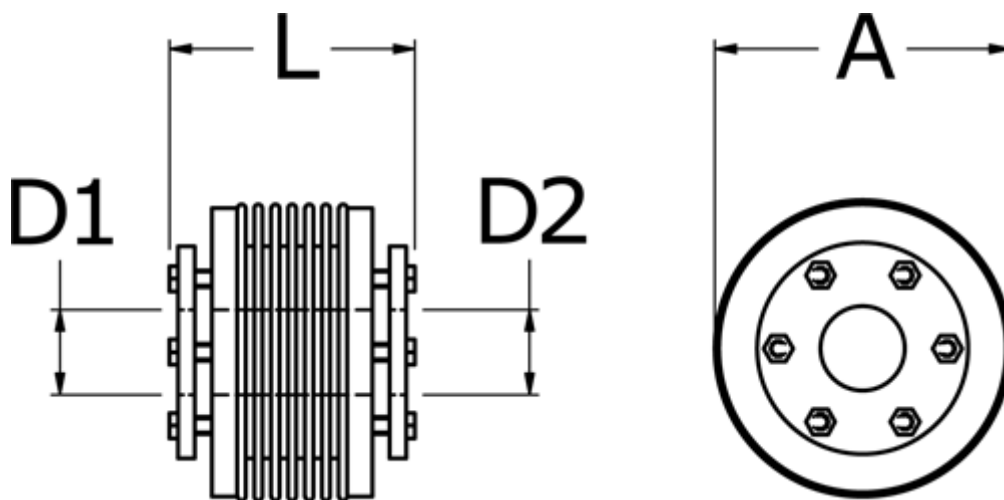

Data Sheet

Article number: 3330550002068090

Description: Bellow coupling type 5 size5000
Length 206 mm, bore 80/90 mm

Measures

A	= 208
D1	= 80
D2	= 90
L	= 206
Nom. torque NM (Tkn)	= 5000